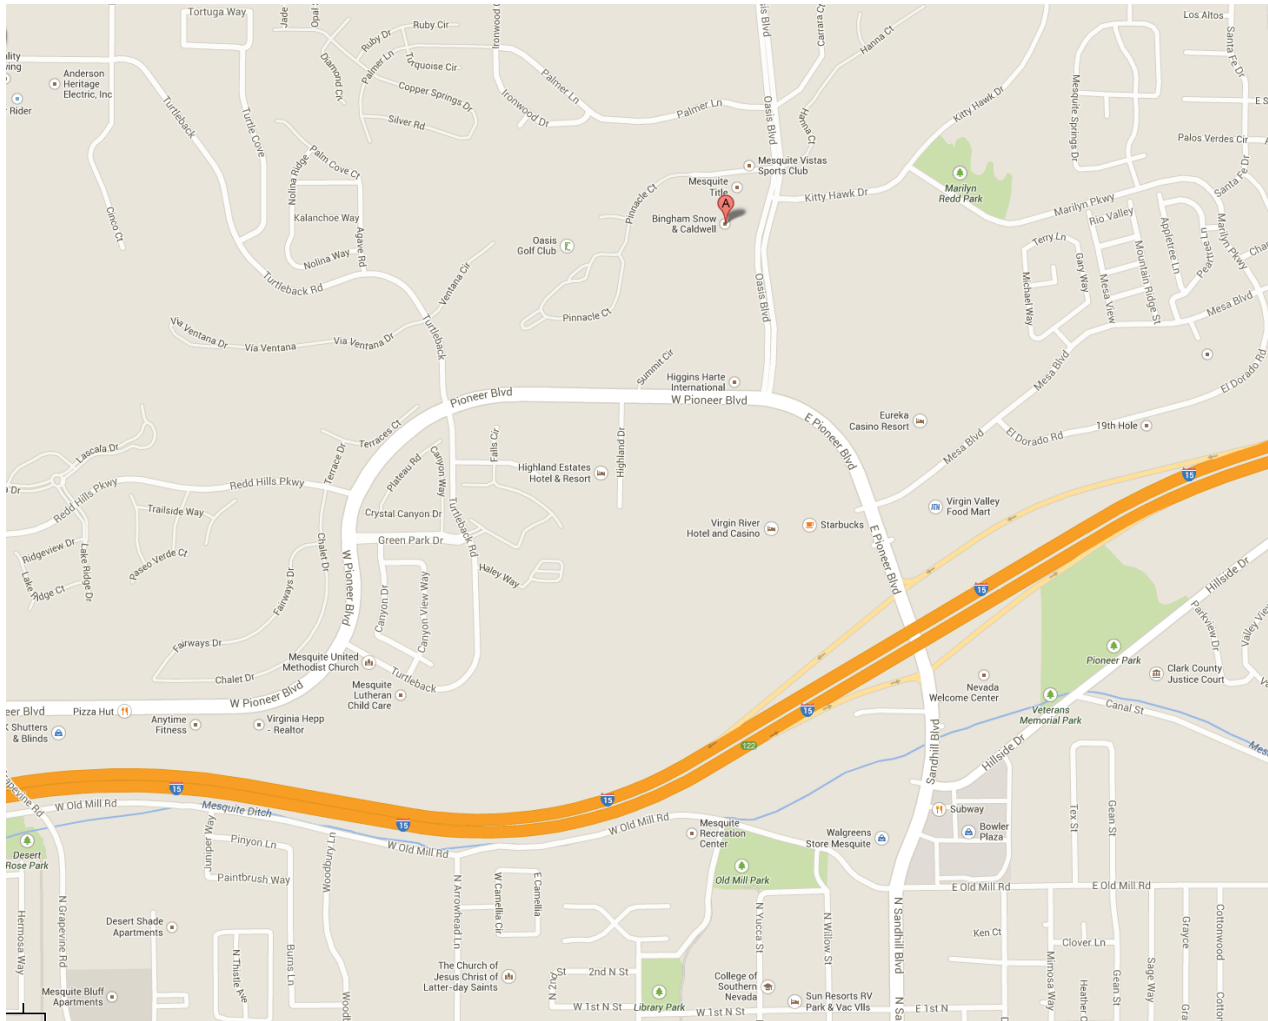

Alex D. Blazzard, DDS

840 Pinnacle Court, Ste 6A, Mesquite, NV 89027

702.345.8686

Located in the Oasis Professional Park, near the Oasis Golf Course

- 1 From Pioneer Blvd.
(behind Virgin River & Eureka casinos)
- 2 Turn on Oasis Blvd.
(Bank of Nevada on the corner)
- 3 Turn Left on Pinnacle Court
- 4 Turn Left into the Oasis Professional Park, Building 6, Suite A